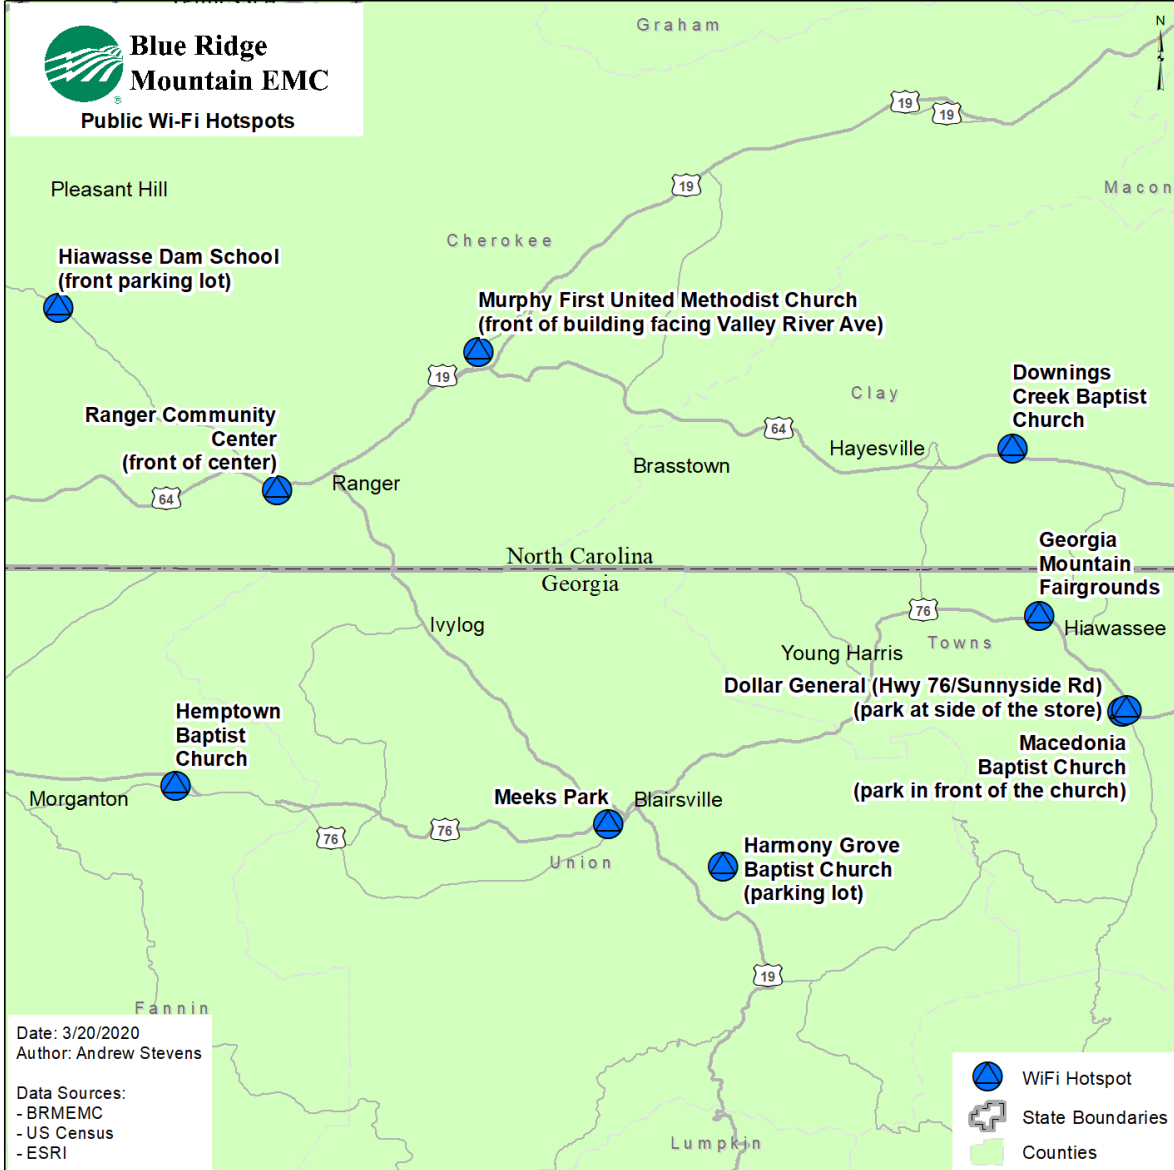

Blue Ridge Mountain EMC

Public Wi-Fi Hotspots

Date: 3/20/2020
Author: Andrew Stevens

Data Sources:
- BRMEMC
- US Census
- ESRI

- WiFi Hotspot
- State Boundaries
- Counties